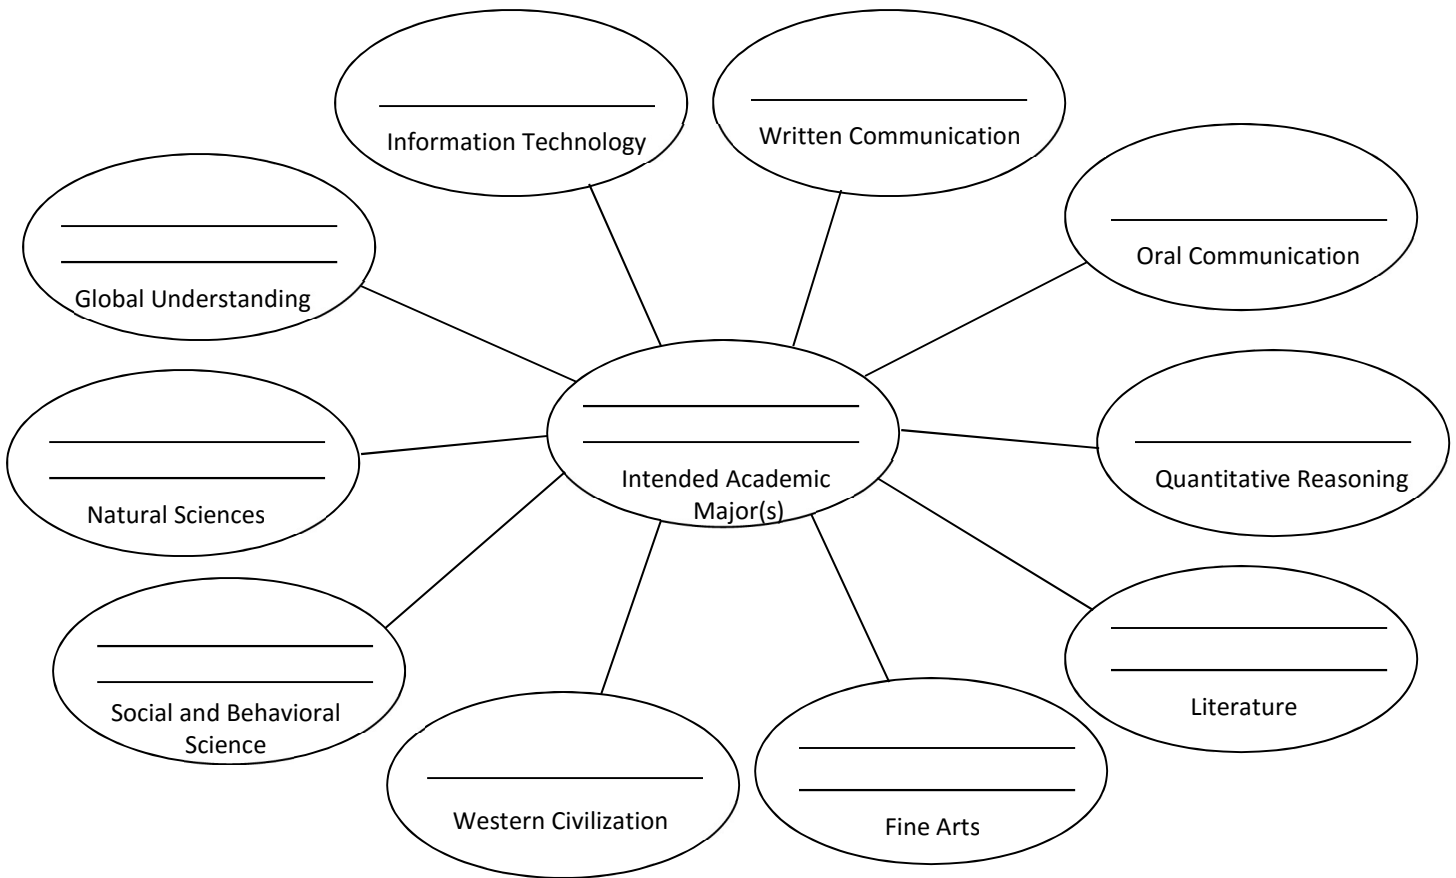

Pre-Orientation Worksheet

Below is information about George Mason’s Mason Core requirements. This worksheet will outline Mason’s requirements and give you an idea of some of the Mason Core classes you can take your first semester at Mason. Please note, completing this form does not guarantee that you will enroll in these courses your first semester. It also does not mean that you will have to take all of these courses your first semester. Please complete this worksheet while viewing the pre-orientation video found at <http://advising.gmu.edu/new-freshmen/>. **Be sure to bring this completed worksheet to your advising session.** If you have questions about completing the worksheet, make sure to mention these concerns when you meet with an advisor.

Please select one or two courses in each of the general education areas using the Mason Core handout. Remember, some general education courses may be major-specific. You will discuss your course selections with an academic advisor during your pre-orientation meeting.